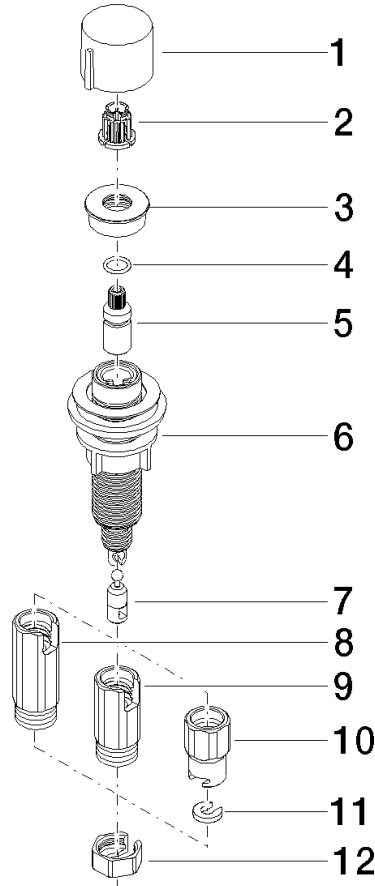

**Strainer waste with control handle - Durabron (23kt Gold)**

ELIO

10 712 970

- control for single basin
- including adapter for Bowden cable

Fits ELIO, ENO, MEM, META SQUARE, SYNC and TARA ULTRA

Fits: ELIO, MEM, ENO, SYNC, TARA ULTRA, META SQUARE

	Durabron (23kt Gold)	10 712 970-09
	Chrome	10 712 970-00
	Brushed Platinum	10 712 970-06
	Platinum	10 712 970-08
	Dark Chrome	10 712 970-19
	Brushed Durabron (23kt Gold)	10 712 970-28
	Matte Black	10 712 970-33
	Brushed Champagne (22kt Gold)	10 712 970-46
	Champagne (22kt Gold)	10 712 970-47
	Brushed Chrome	10 712 970-93
	Brushed Dark Platinum	10 712 970-99

10 712 970

mm [inches]

10 712 970

Parts for other finishes can be found here: [Chrome](#)

**Spare parts list**

No.	Item Number	Name	Quantity used	Delivery time
1	09 20 97 030-09	handle	1	40
2	90 12 12 002 00 90	fixing cap	1	2
3	09 27 87 011-09	rosette	1	40
4	09 14 10 042 90	seal	1	2
5	09 29 06 087-09	spindle	1	-
Spare part can no longer be ordered, please order the replacement item				
6	04 30 01 029 00 90	adaptor	1	2
7	09 24 03 175 90	adaptor	1	2
8	09 11 10 073-07	connection	1	30
9	09 11 10 074-07	connection	1	30
10	09 11 10 079-07	connection	1	30
11	09 30 11 087 90	disc	1	2
12	09 23 30 024-07	nut	1	30